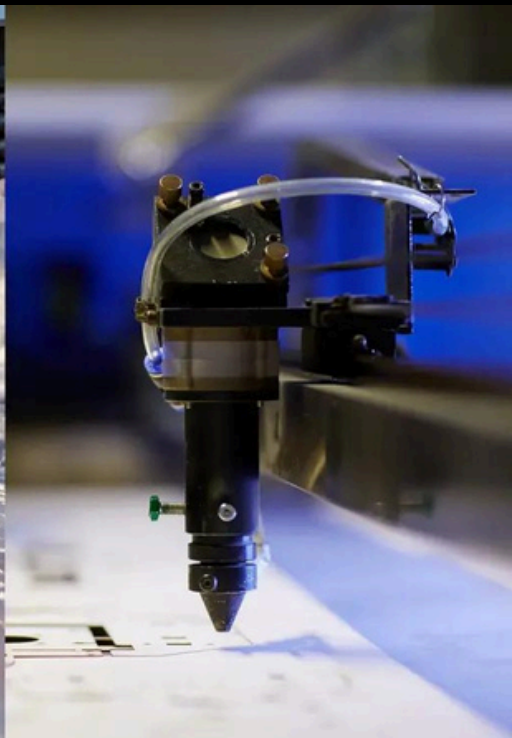

COMPANY PROFILE

www.xoticlaser.co.za
info@xoticlaser.co.za
069 638 2515 / 083 689 4382

Xotic Laser Creations (Pty) Ltd
2024/033381/07