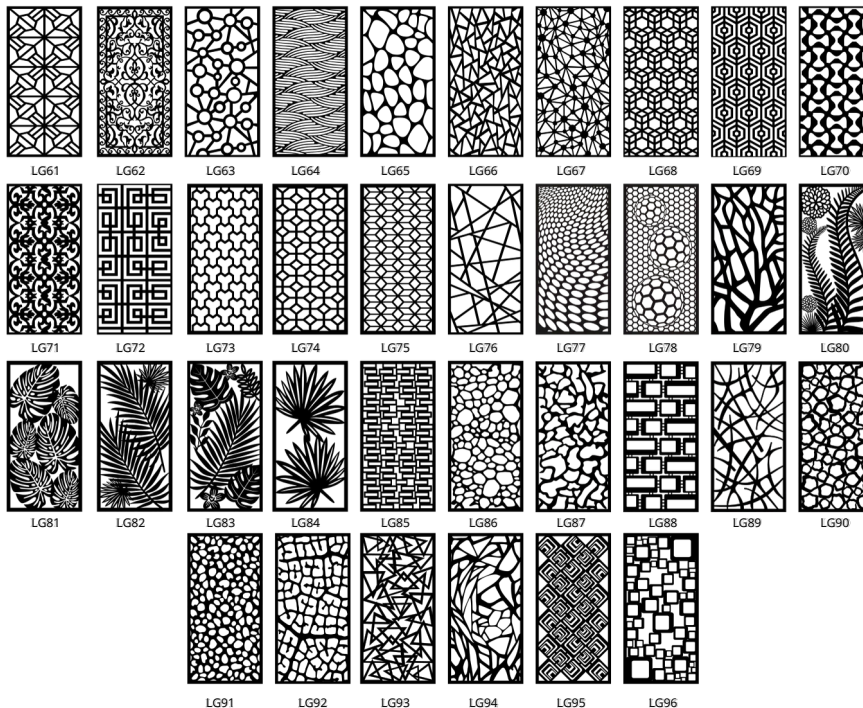

Low Privacy