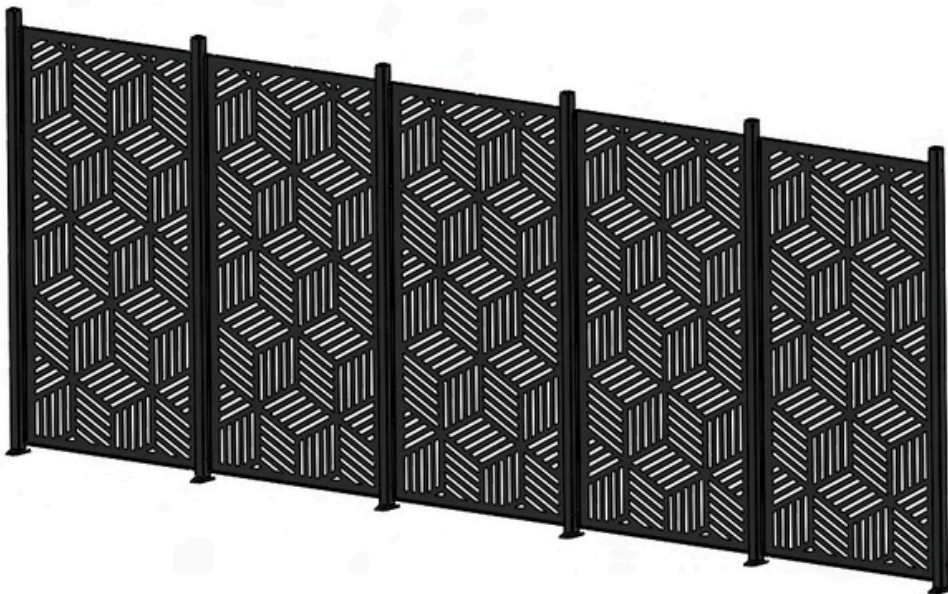

CUSTOM DESIGNS

Custom Designs – Your Vision, Our Expertise

At Xotic Laser Creations, we bring your ideas to life with fully customizable laser-cut designs. Whether you need wall art, house number signs, gas and aircon covers, wine shelves, window shades, balustrades, divider screens, panels, steel cladding, pergolas, or anything else, we tailor each product to your exact specifications.

Choose your size, pattern, and design

Select from Mild Steel, Stainless Steel, or Aluminum

Pick a powder-coated finish in your preferred color

Request a 3D CAD preview for complex designs

We make customization simple, ensuring you get a unique, high-quality product that matches your space and style. Can't find what you're looking for? Send us your design, and we'll create it for you!