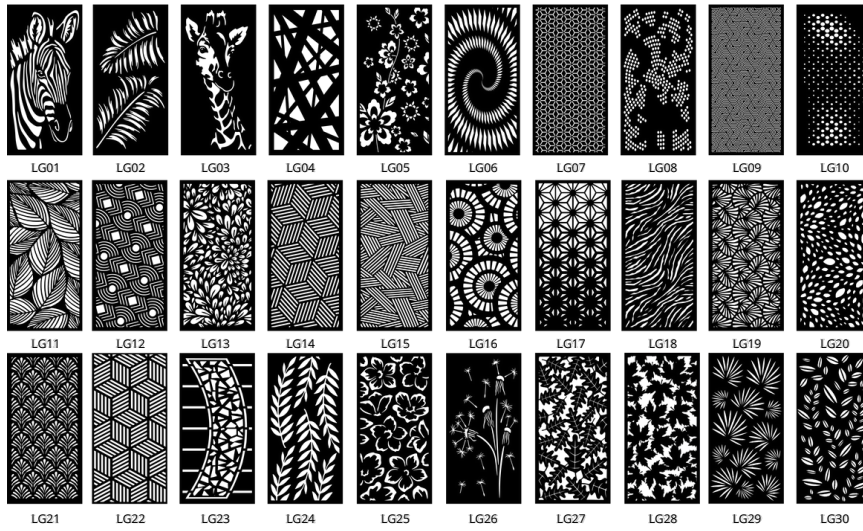

High Privacy