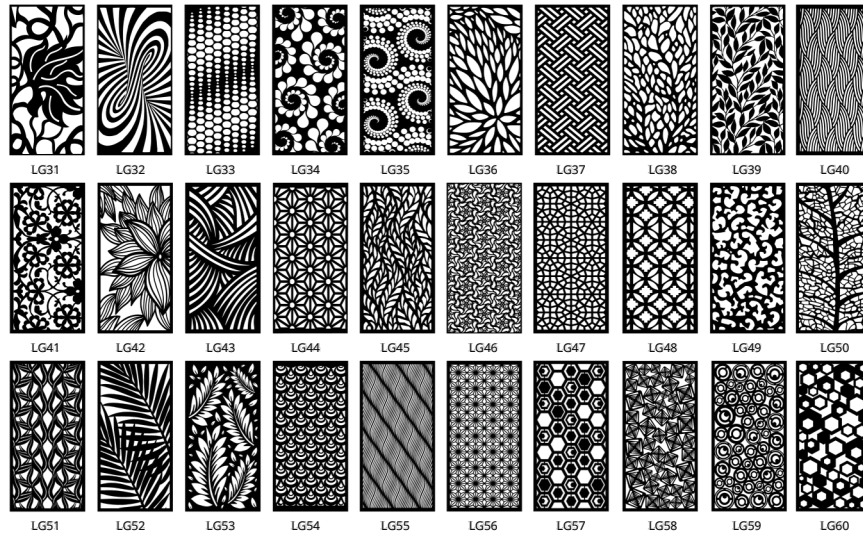

Medium Privacy